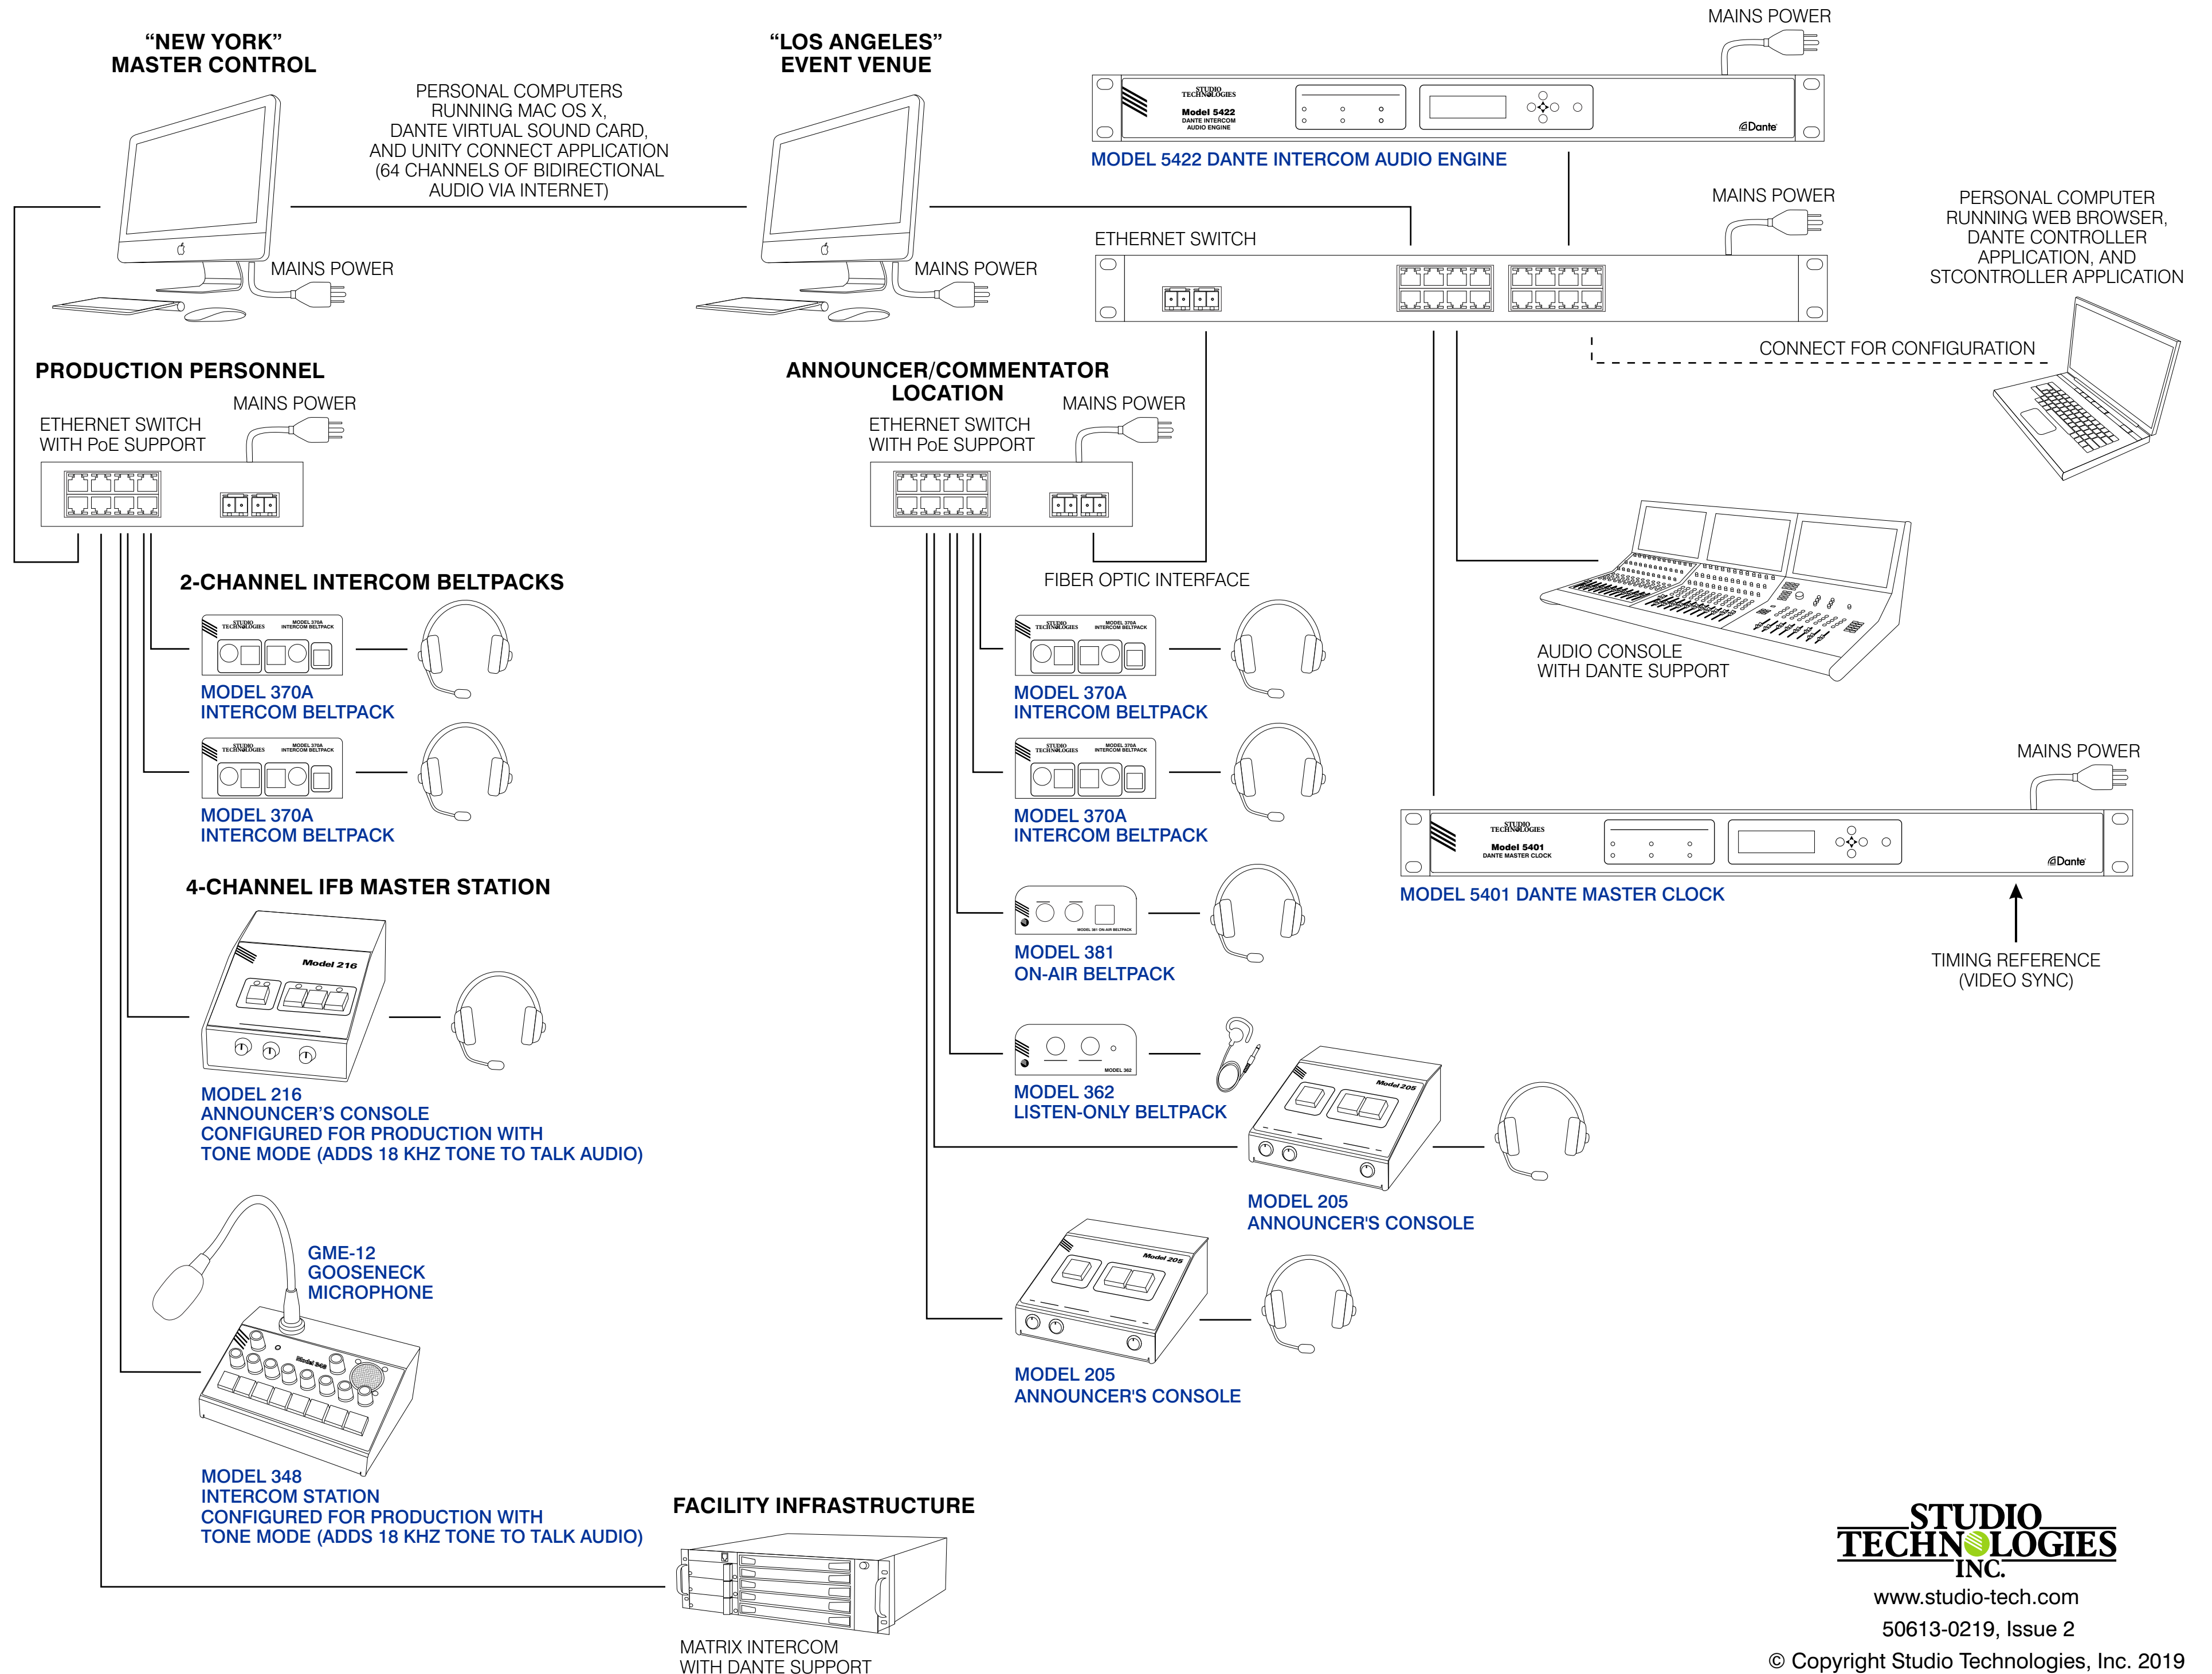

Example of REMI Event Utilizing Dante® Technology and Audio Tie-Lines via Internet for On-Air, IFB, and Support Communications

STUDIO TECHNOLOGIES INC.

www.studio-tech.com

50613-0219, Issue 2

© Copyright Studio Technologies, Inc. 2019